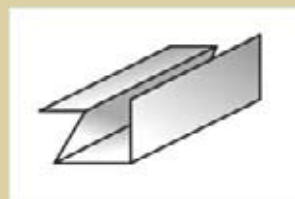

Model 10550 is capable of four different fold options.