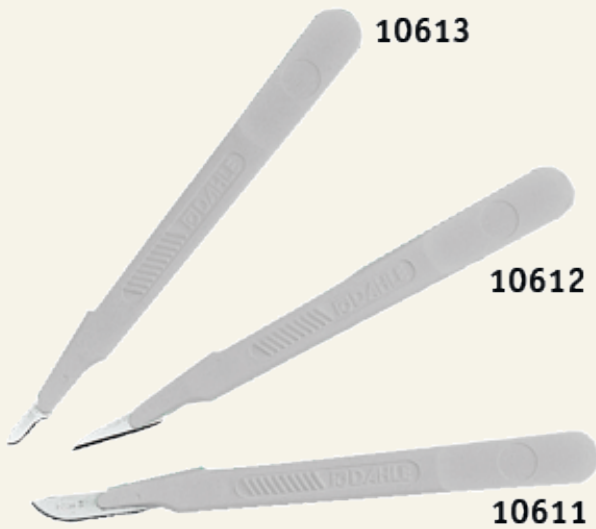

# Throw-away scalpel

## 10611 - 10613

For even delicate cutting works.

Throw-away scalpel with handle made of grey, tough plastic material moulded round the blade.

Item no:

10611 - scalpel with blade no. 10

10612 - scalpel with blade no. 11

10613 - scalpel with blade no. 15

10611 / Bar code No: 4007885225401

10612 / Bar code No: 4007885225418

10613 / Bar code No: 4007885225425